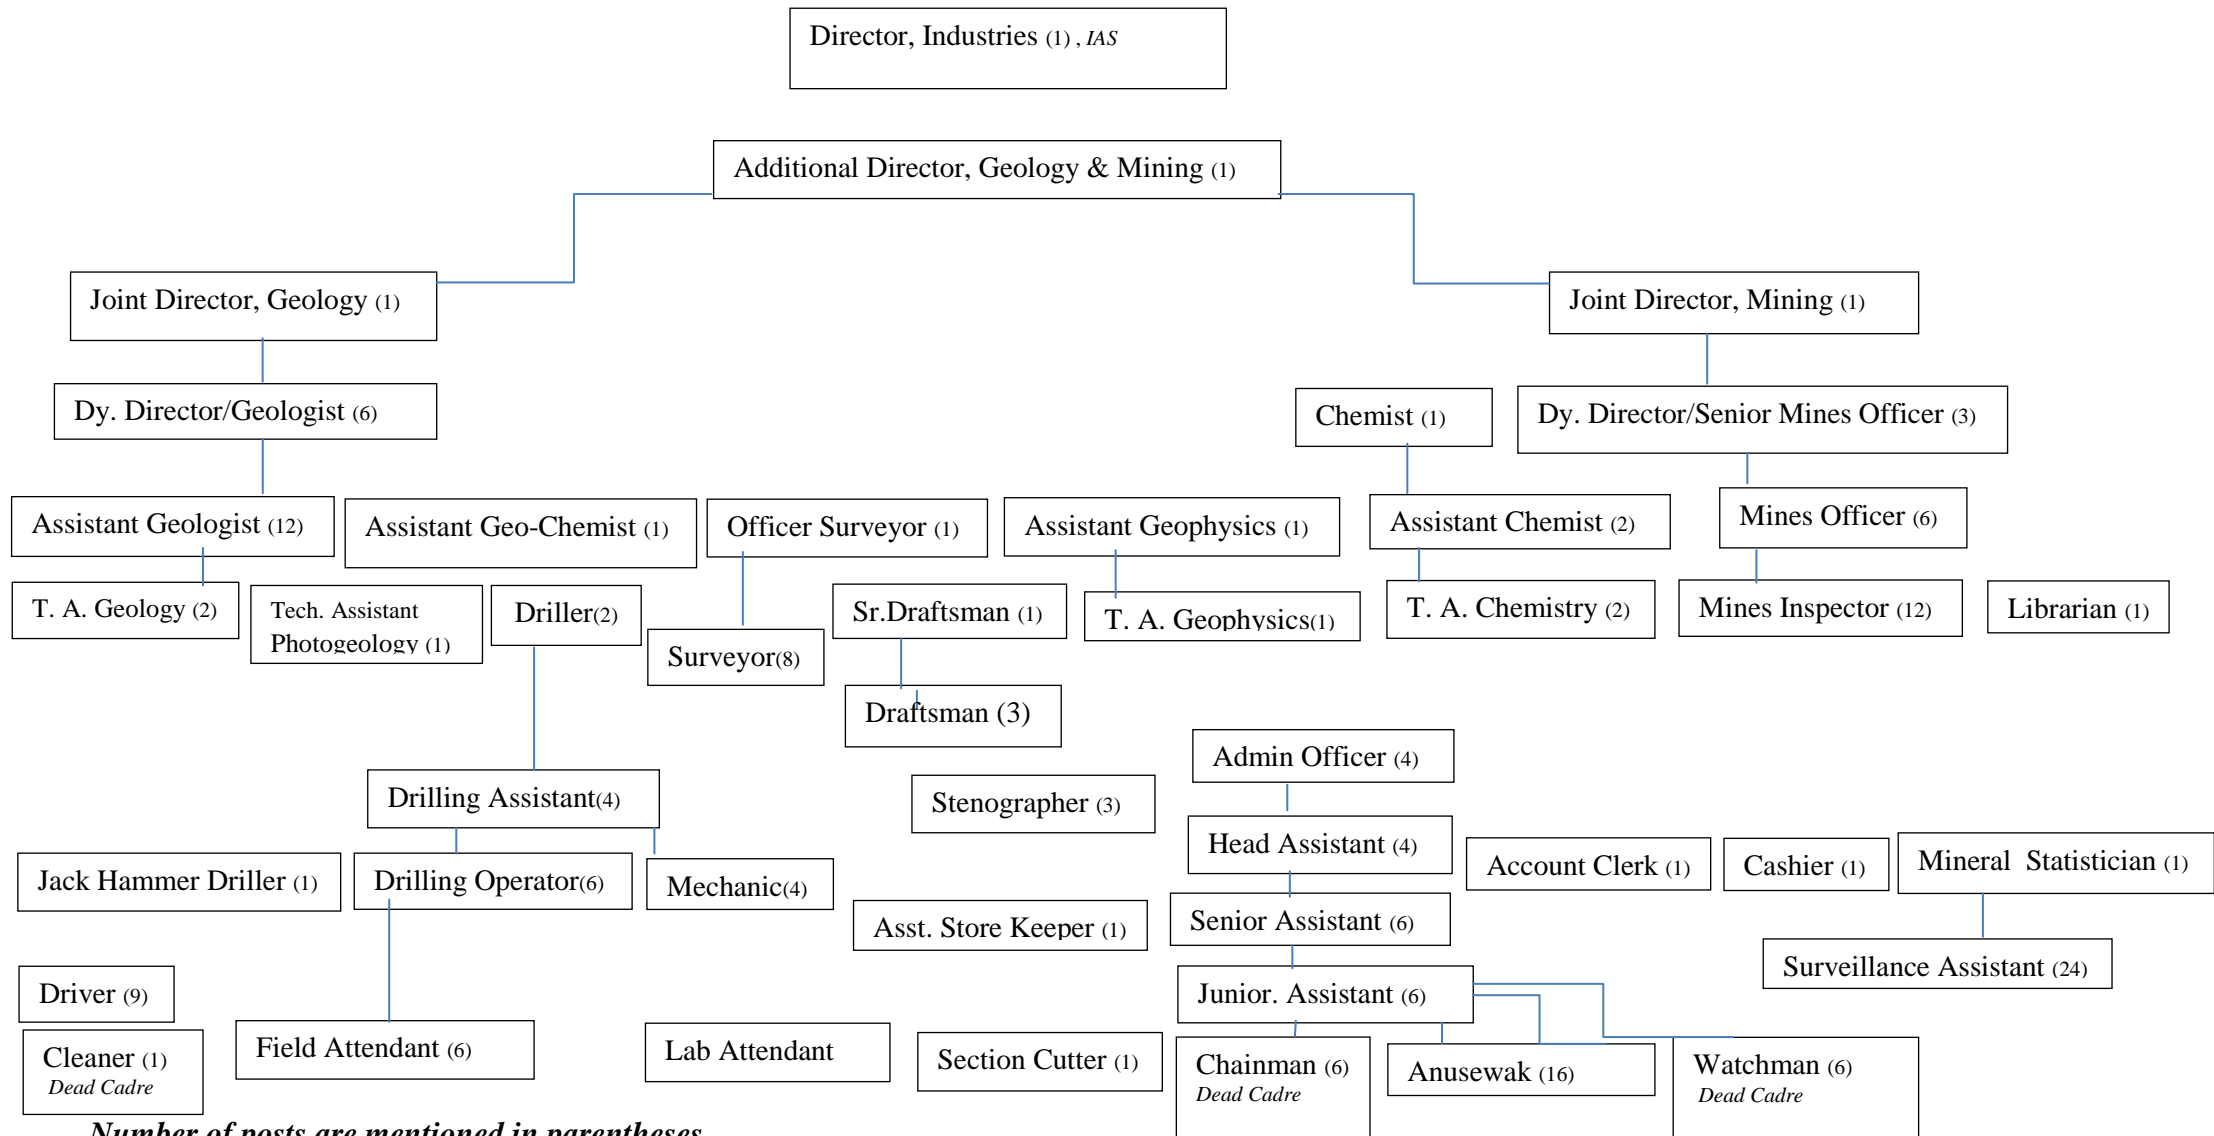

GEOLOGY AND MINING UNIT, DIRECTORATE OF INDUSTRIES, UTTARAKHAND

ORGANISATIONAL CHART

Number of posts are mentioned in parentheses